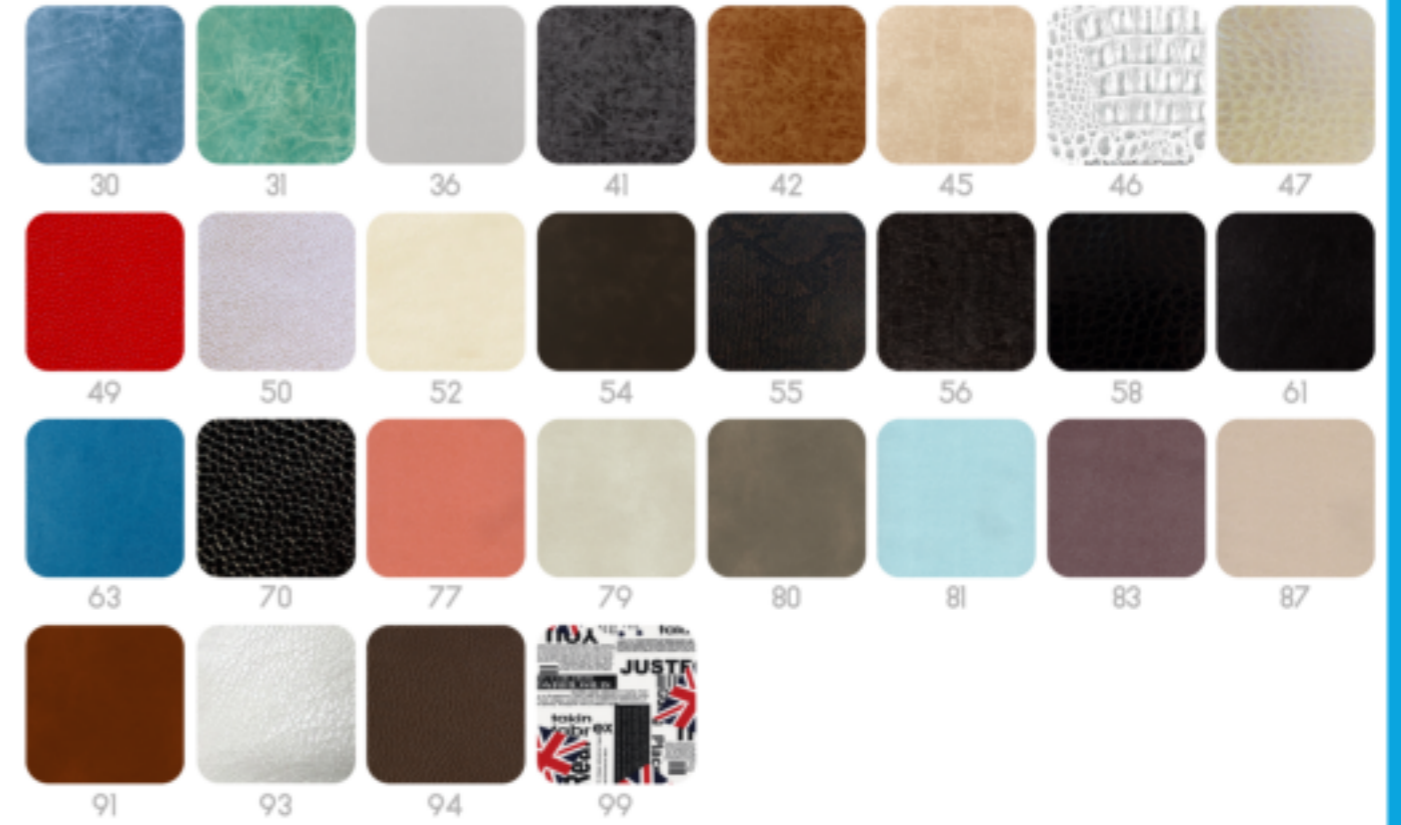

BASIC

BUSINESS

PREMIUM

DECOR