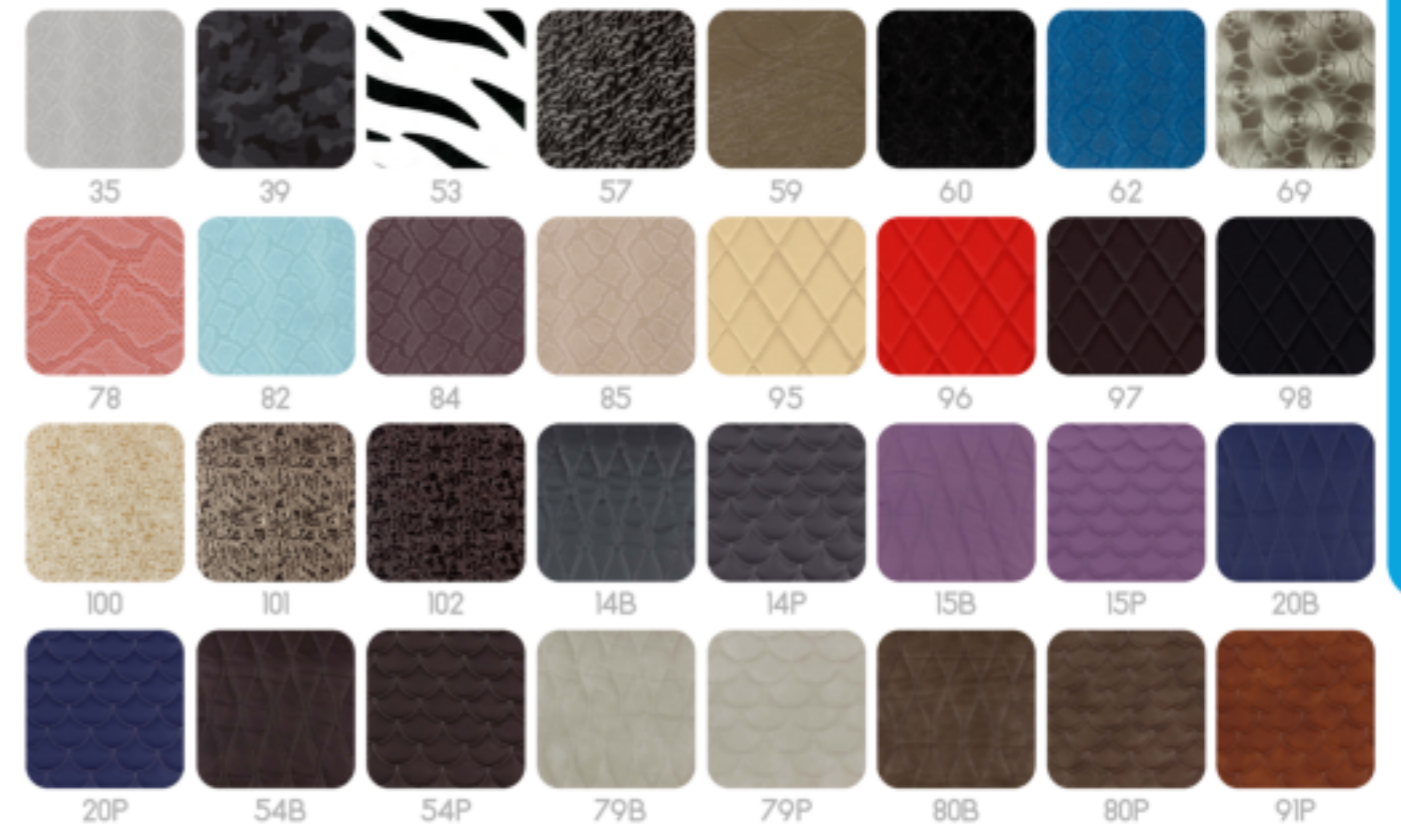

BASIC

BUSINESS

PREMIUM

DECOR